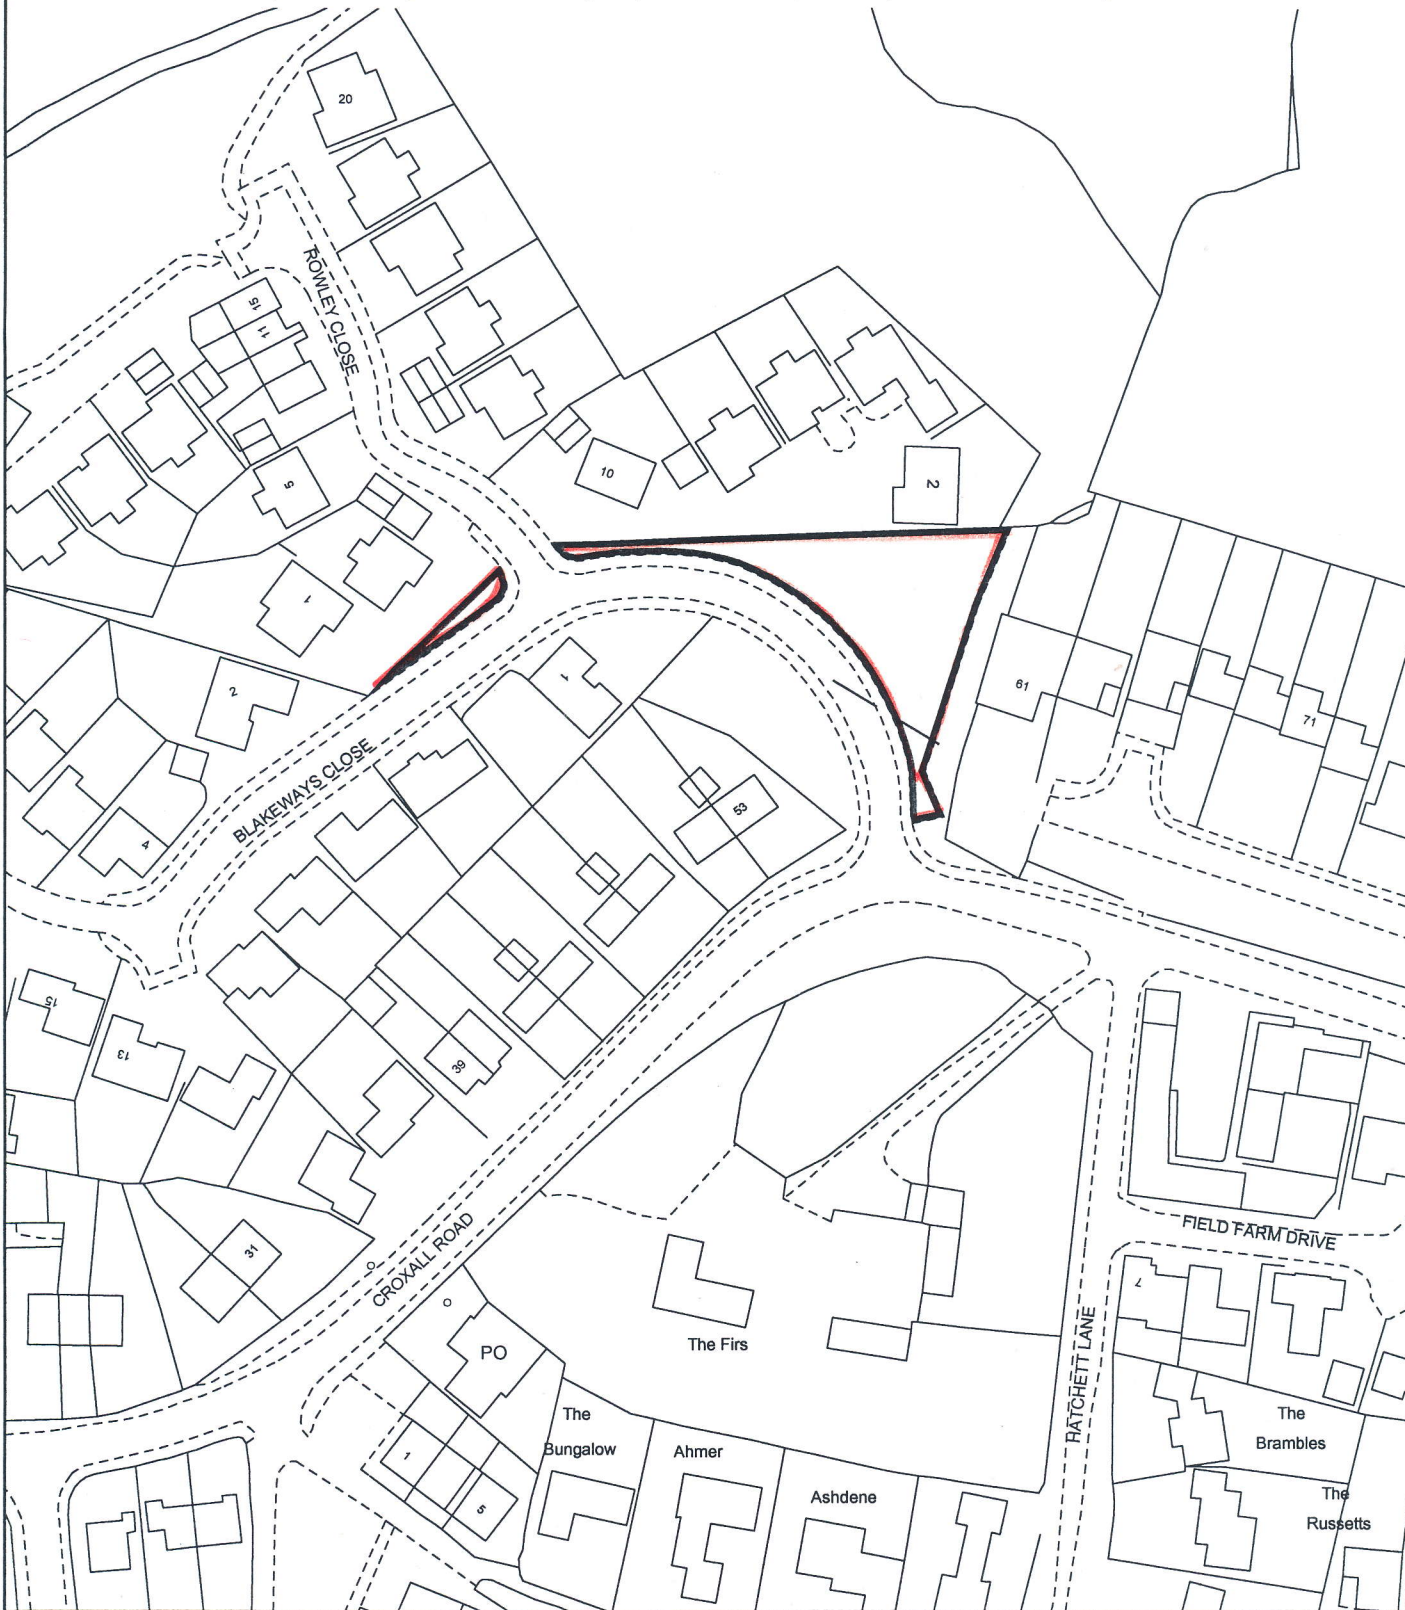

TITLE NUMBER
SF488986

STAFFORDSHIRE : LICHFIELD

ORDNANCE SURVEY MAP REFERENCE:

SK2112SW

SCALE 1:1250

©CROWN COPYRIGHT. Produced by HMLR. Further reproduction in whole or in part is prohibited without the prior written permission of Ordnance Survey. Licence Number GD 272728.

This title plan shows the general position of the boundaries: it does not show the exact line of the boundaries. Measurements scaled from this plan may not match measurements between the same points on the ground. For more information see Land Registry Public Guide 7 - Title Plans.

This official copy shows the state of the title plan on **21 October 2004 at 15:41:52**. It may be subject to distortions in scale. Under s.67 of the Land Registration Act 2002, this copy is admissible in evidence to the same extent as the original.