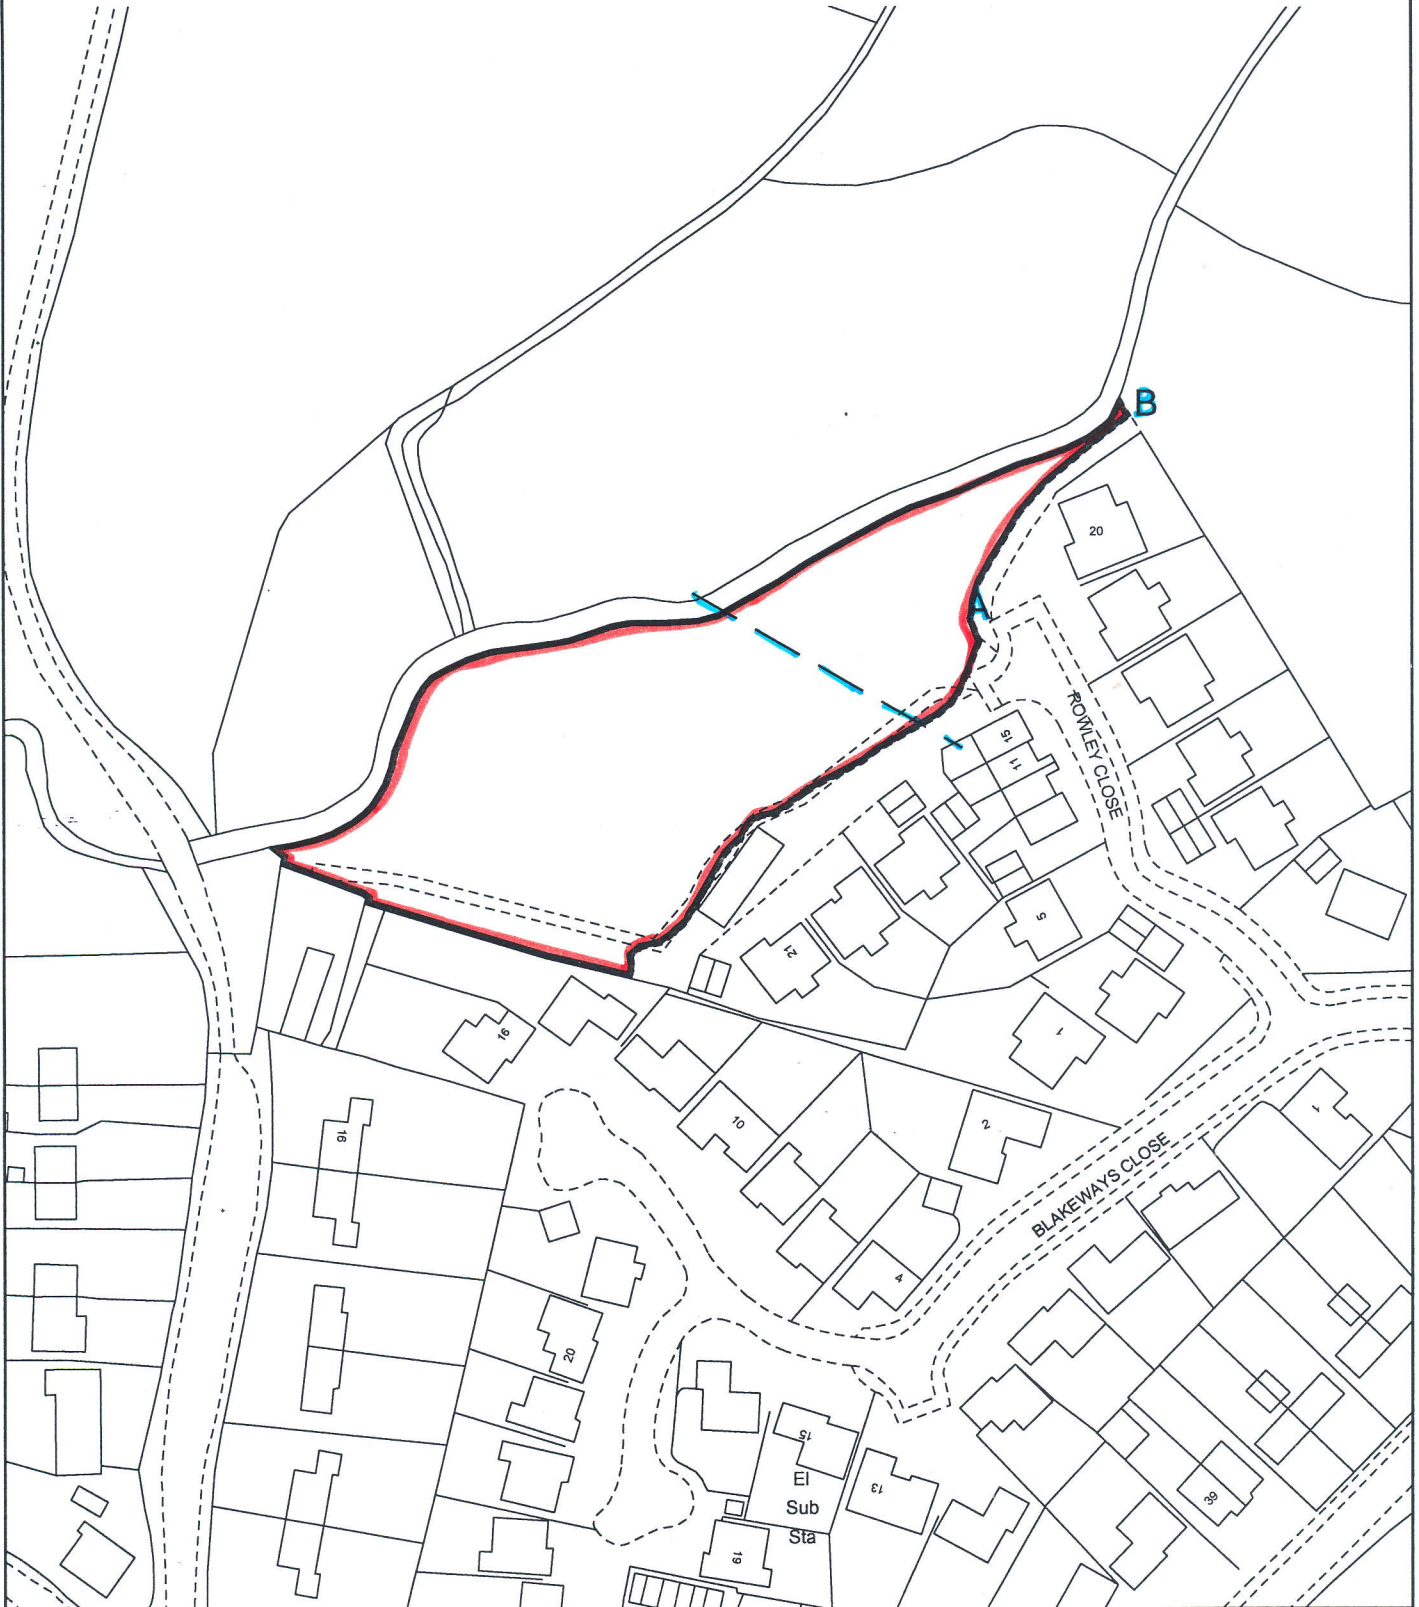

TITLE NUMBER
SF488989

STAFFORDSHIRE : LICHFIELD

ORDNANCE SURVEY MAP REFERENCE:

SK2112SW

SCALE 1:1250

©CROWN COPYRIGHT. Produced by HMLR. Further reproduction in whole or in part is prohibited without the prior written permission of Ordnance Survey. Licence Number GD 272728.

This title plan shows the general position of the boundaries: it does not show the exact line of the boundaries. Measurements scaled from this plan may not match measurements between the same points on the ground. For more information see Land Registry Public Guide 7 - Title Plans.

This official copy shows the state of the title plan on **21 October 2004 at 15:41:52**. It may be subject to distortions in scale. Under s.67 of the Land Registration Act 2002, this copy is admissible in evidence to the same extent as the original.